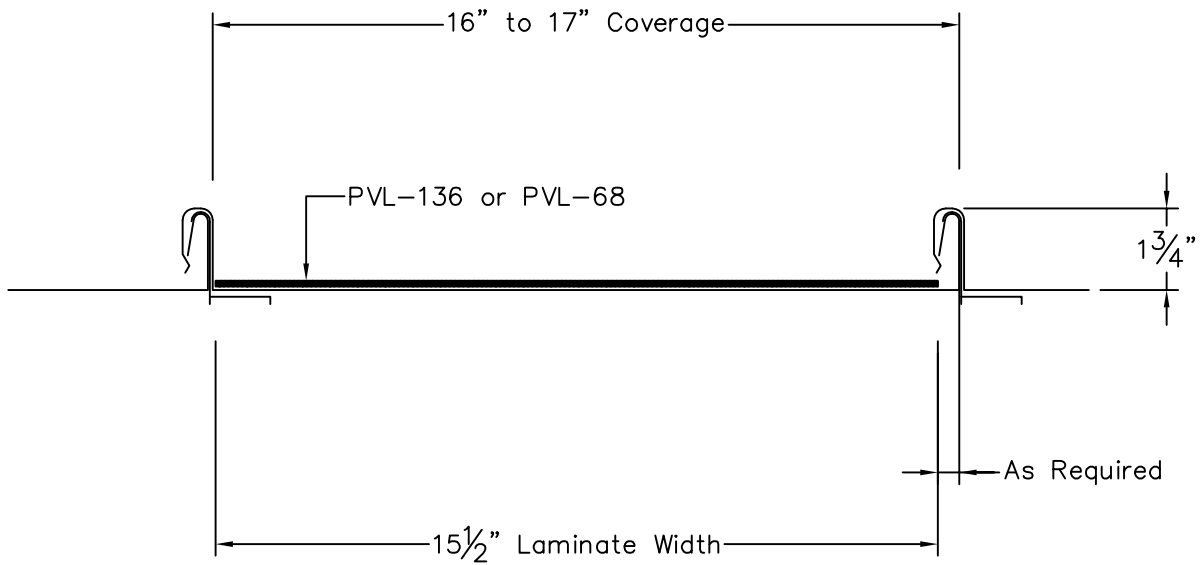

Laminate #:	Lgth	Wdth	Thk
PVL-136	216"	15.5"	0.2"
PVL-68	112.1"	15.5"	0.2"

Solar Seam 2000
16" to 17" Profile

January 2009

Solar Seam 2000
 16" to 17" Profile