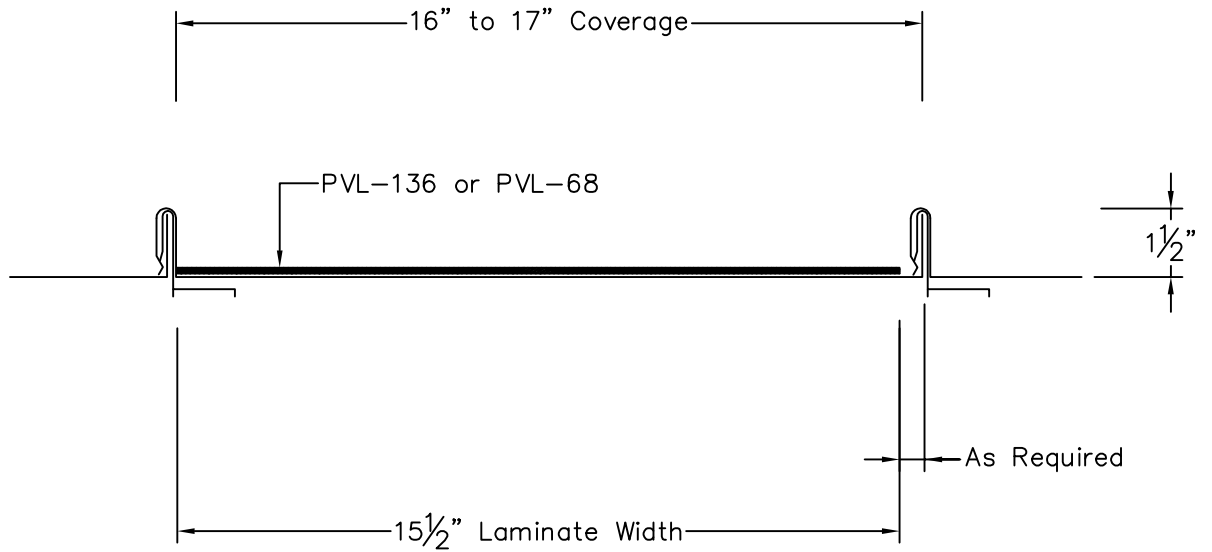

Laminate #:	Lgth	Wdth	Thk
PVL-136	216"	15.5"	0.2"
PVL-68	112.1"	15.5"	0.2"

Solar Seam 1000
16" to 17" Profile

January 2009

Solar Seam 1000
16" to 17" Profile