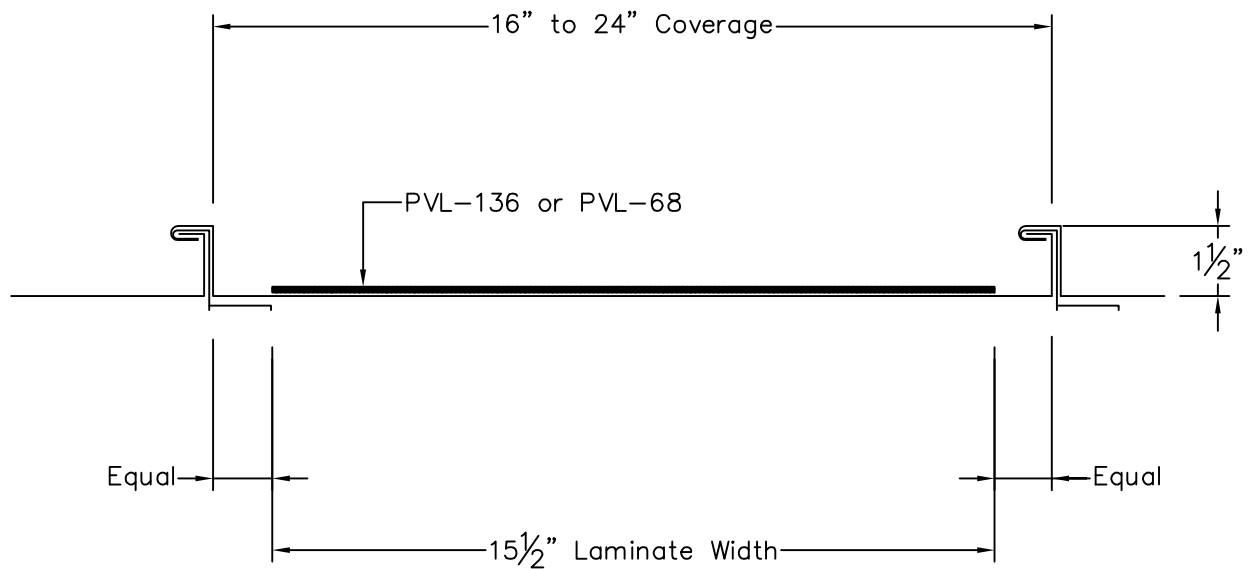

Laminate #:	Lgth	Wdth	Thk
PVL-136	216"	15.5"	0.2"
PVL-68	112.1"	15.5"	0.2"

Solar Seam 1500

1 1/2" Profile

Solar Seam 1500

1 1/2" Profile

January 2009