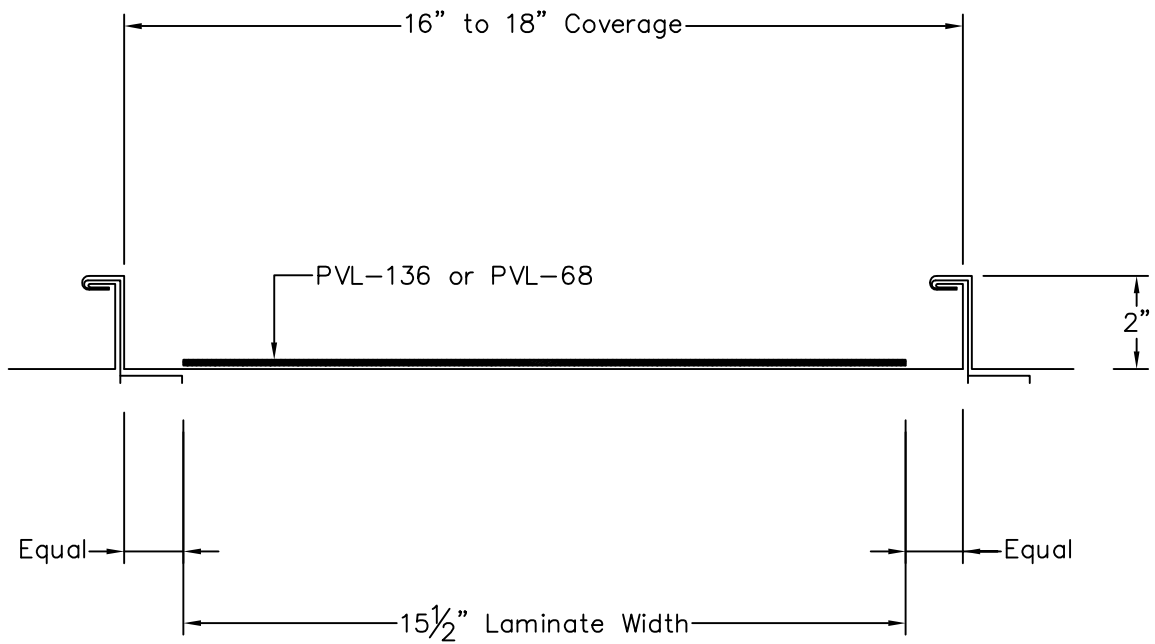

Laminate #:	Lgth	Width	Thk
PVL-136	216"	15.5"	0.2"
PVL-68	112.1"	15.5"	0.2"

Solar Seam 2500
16" to 18" Profile

January 2009

Solar Seam 2500
16" to 18" Profile